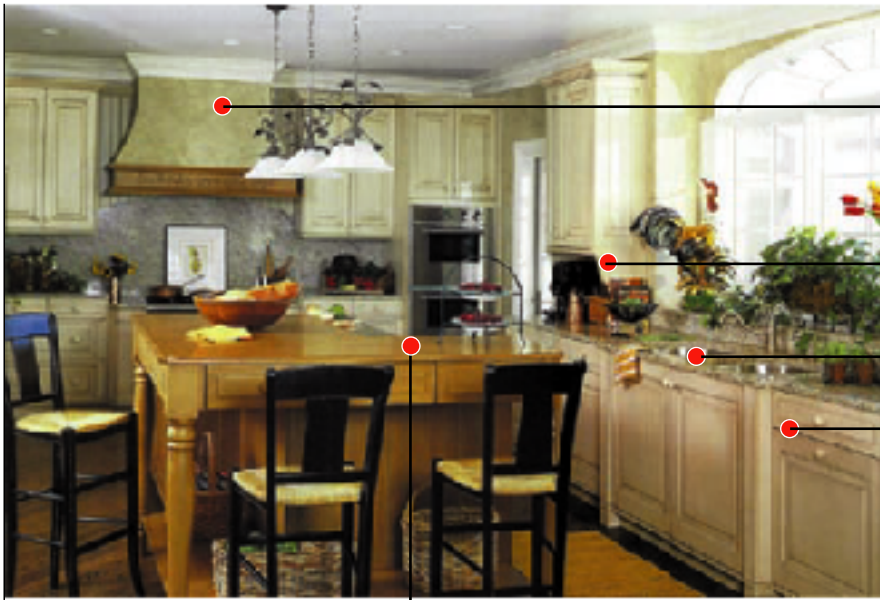

Old World

Curved French Country styled **hood** stack is faux finished in textured plaster with Alder wood carved mantel matching the wood finish of the island. Hood covers a lower cooktop area.

The paneled sides of the wall cabinets flanking the window extend downwards forming shaped **corbels** adding furniture styled anchoring elements to a stand-alone cabinet.

Two equally sized stainless steel **sinks** are mounted under the Gold Juperano granite **countertops** in the wash-up area. A traditionally styled brushed pewter faucet supports the Old World theme.

French Country styled **cabinets** finished in a glazed meringue color sits atop stained oak wood **flooring**, common to the home. Wood knobs blend with the cabinets in the same finish.

A raised breakfast counter supported on leg turnings is stained Alder wood. It breaks up the mass of the large **island** and screens the preparation area. Island storage includes refrigerator drawers and microwave.